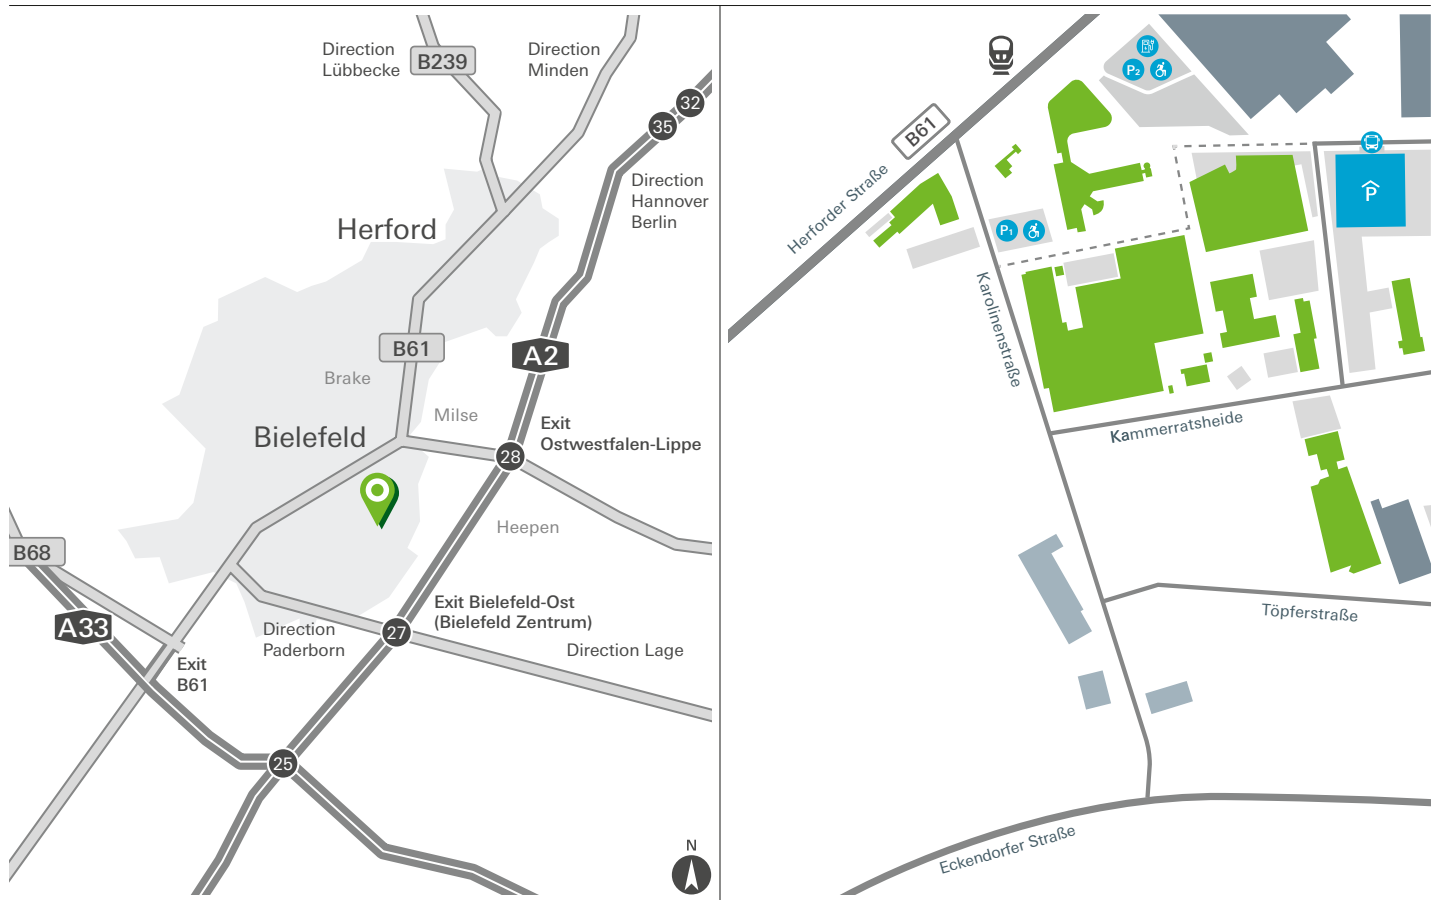

Schüco Campus

Dear Guest,
We are looking forward to your visit to the Schüco Campus.
Below you will find important information to make your arrival and visit as smooth as possible.

- Please park in the car park at 10 Schücostraße.
- After your arrival, please register at the Schüco Campus.
Depending on your appointment, please use the reception in Schüco One, the Schüco Welcome Forum or the Schüco Competence Center.
- Please also obey traffic regulations across the entire campus and be aware of active works traffic. Please be considerate of other road users. Thank you.

Schüco Campus head office directions

By air

- Airport Hannover or Dortmund: 105 km
- Airport Paderborn/Lippstadt: 64 km
- Airport Münster/Osnabrück: 84 km
- Airport Düsseldorf: 185 km

By rail

- Bielefeld train station, take the tram number 2, in the direction of „Altenhagen“ to the „Schüco“ stop
- At the traffic lights turn left into Karolinenstraße to the Schüco International KG

By road...

- ...from Hannover:**
 - via A2, exit 28 to Ostwestfalen-Lippe
- ...from Dortmund:**
 - via A33, exit B61

There are parking spaces in in the car park at 10 Schücostraße.