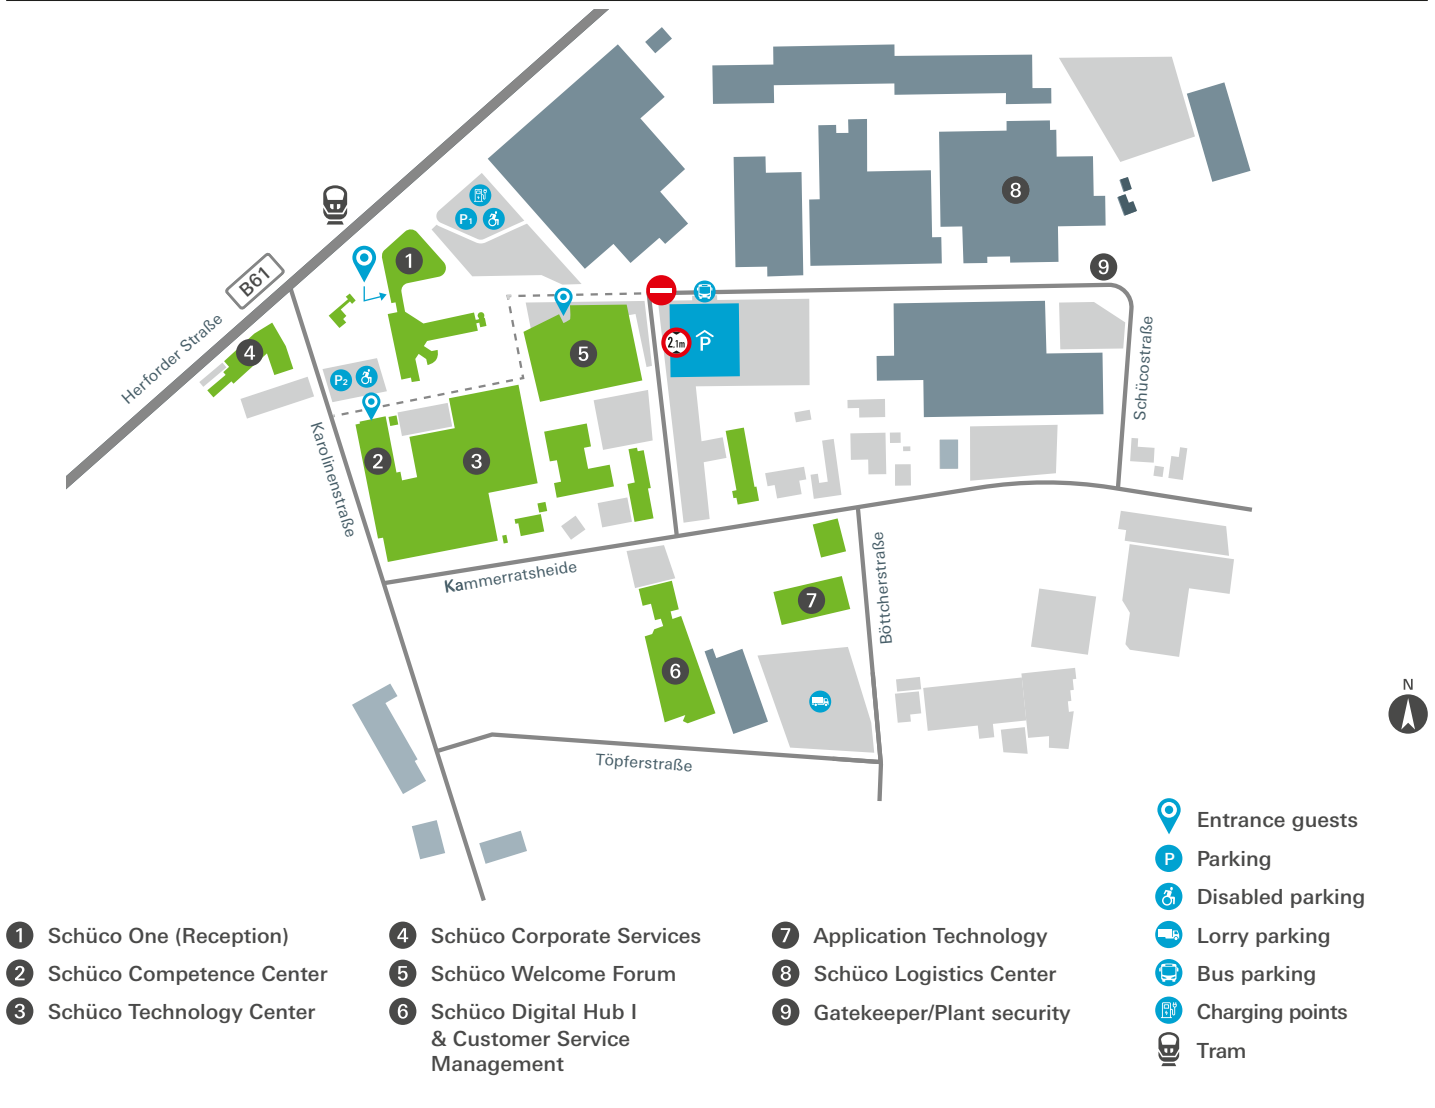

Schüco Campus

Dear Guest,
We are looking forward to your visit to the Schüco Campus.
Below you will find important information to make your arrival and visit as smooth as possible.

- Please park in the car park at 10 Schücostraße.
- After your arrival, please register at the Schüco Campus.
Depending on your appointment, please use the reception in Schüco One, the Schüco Welcome Forum or the Schüco Competence Center.
- Please also obey traffic regulations across the entire campus and be aware of active works traffic. Please be considerate of other road users. Thank you.

**Schüco International KG
Headquarter
Schüco One**
Karolinenstr. 1–15
D-33609 Bielefeld
Tel.: +49 521 783-0

Car Park
Schücostraße 10
D-33609 Bielefeld

Important phone numbers:
Campus emergency number
+49 521 783-555

Schüco Campus head office directions

By air

- Airport Hannover or Dortmund: 105 km
- Airport Paderborn/Lippstadt: 64 km
- Airport Münster/Osnabrück: 84 km
- Airport Düsseldorf: 185 km

By rail

- Bielefeld train station, take the tram number 2, in the direction of „Altenhagen“ to the „Schüco“ stop
- At the traffic lights turn left into Karolinenstraße to the Schüco International KG

By road...

- ...from Hannover:**
 - via A2, exit 28 to Ostwestfalen-Lippe
- ...from Dortmund:**
 - via A33, exit B61

There are parking spaces in in the car park at 10 Schücostraße.